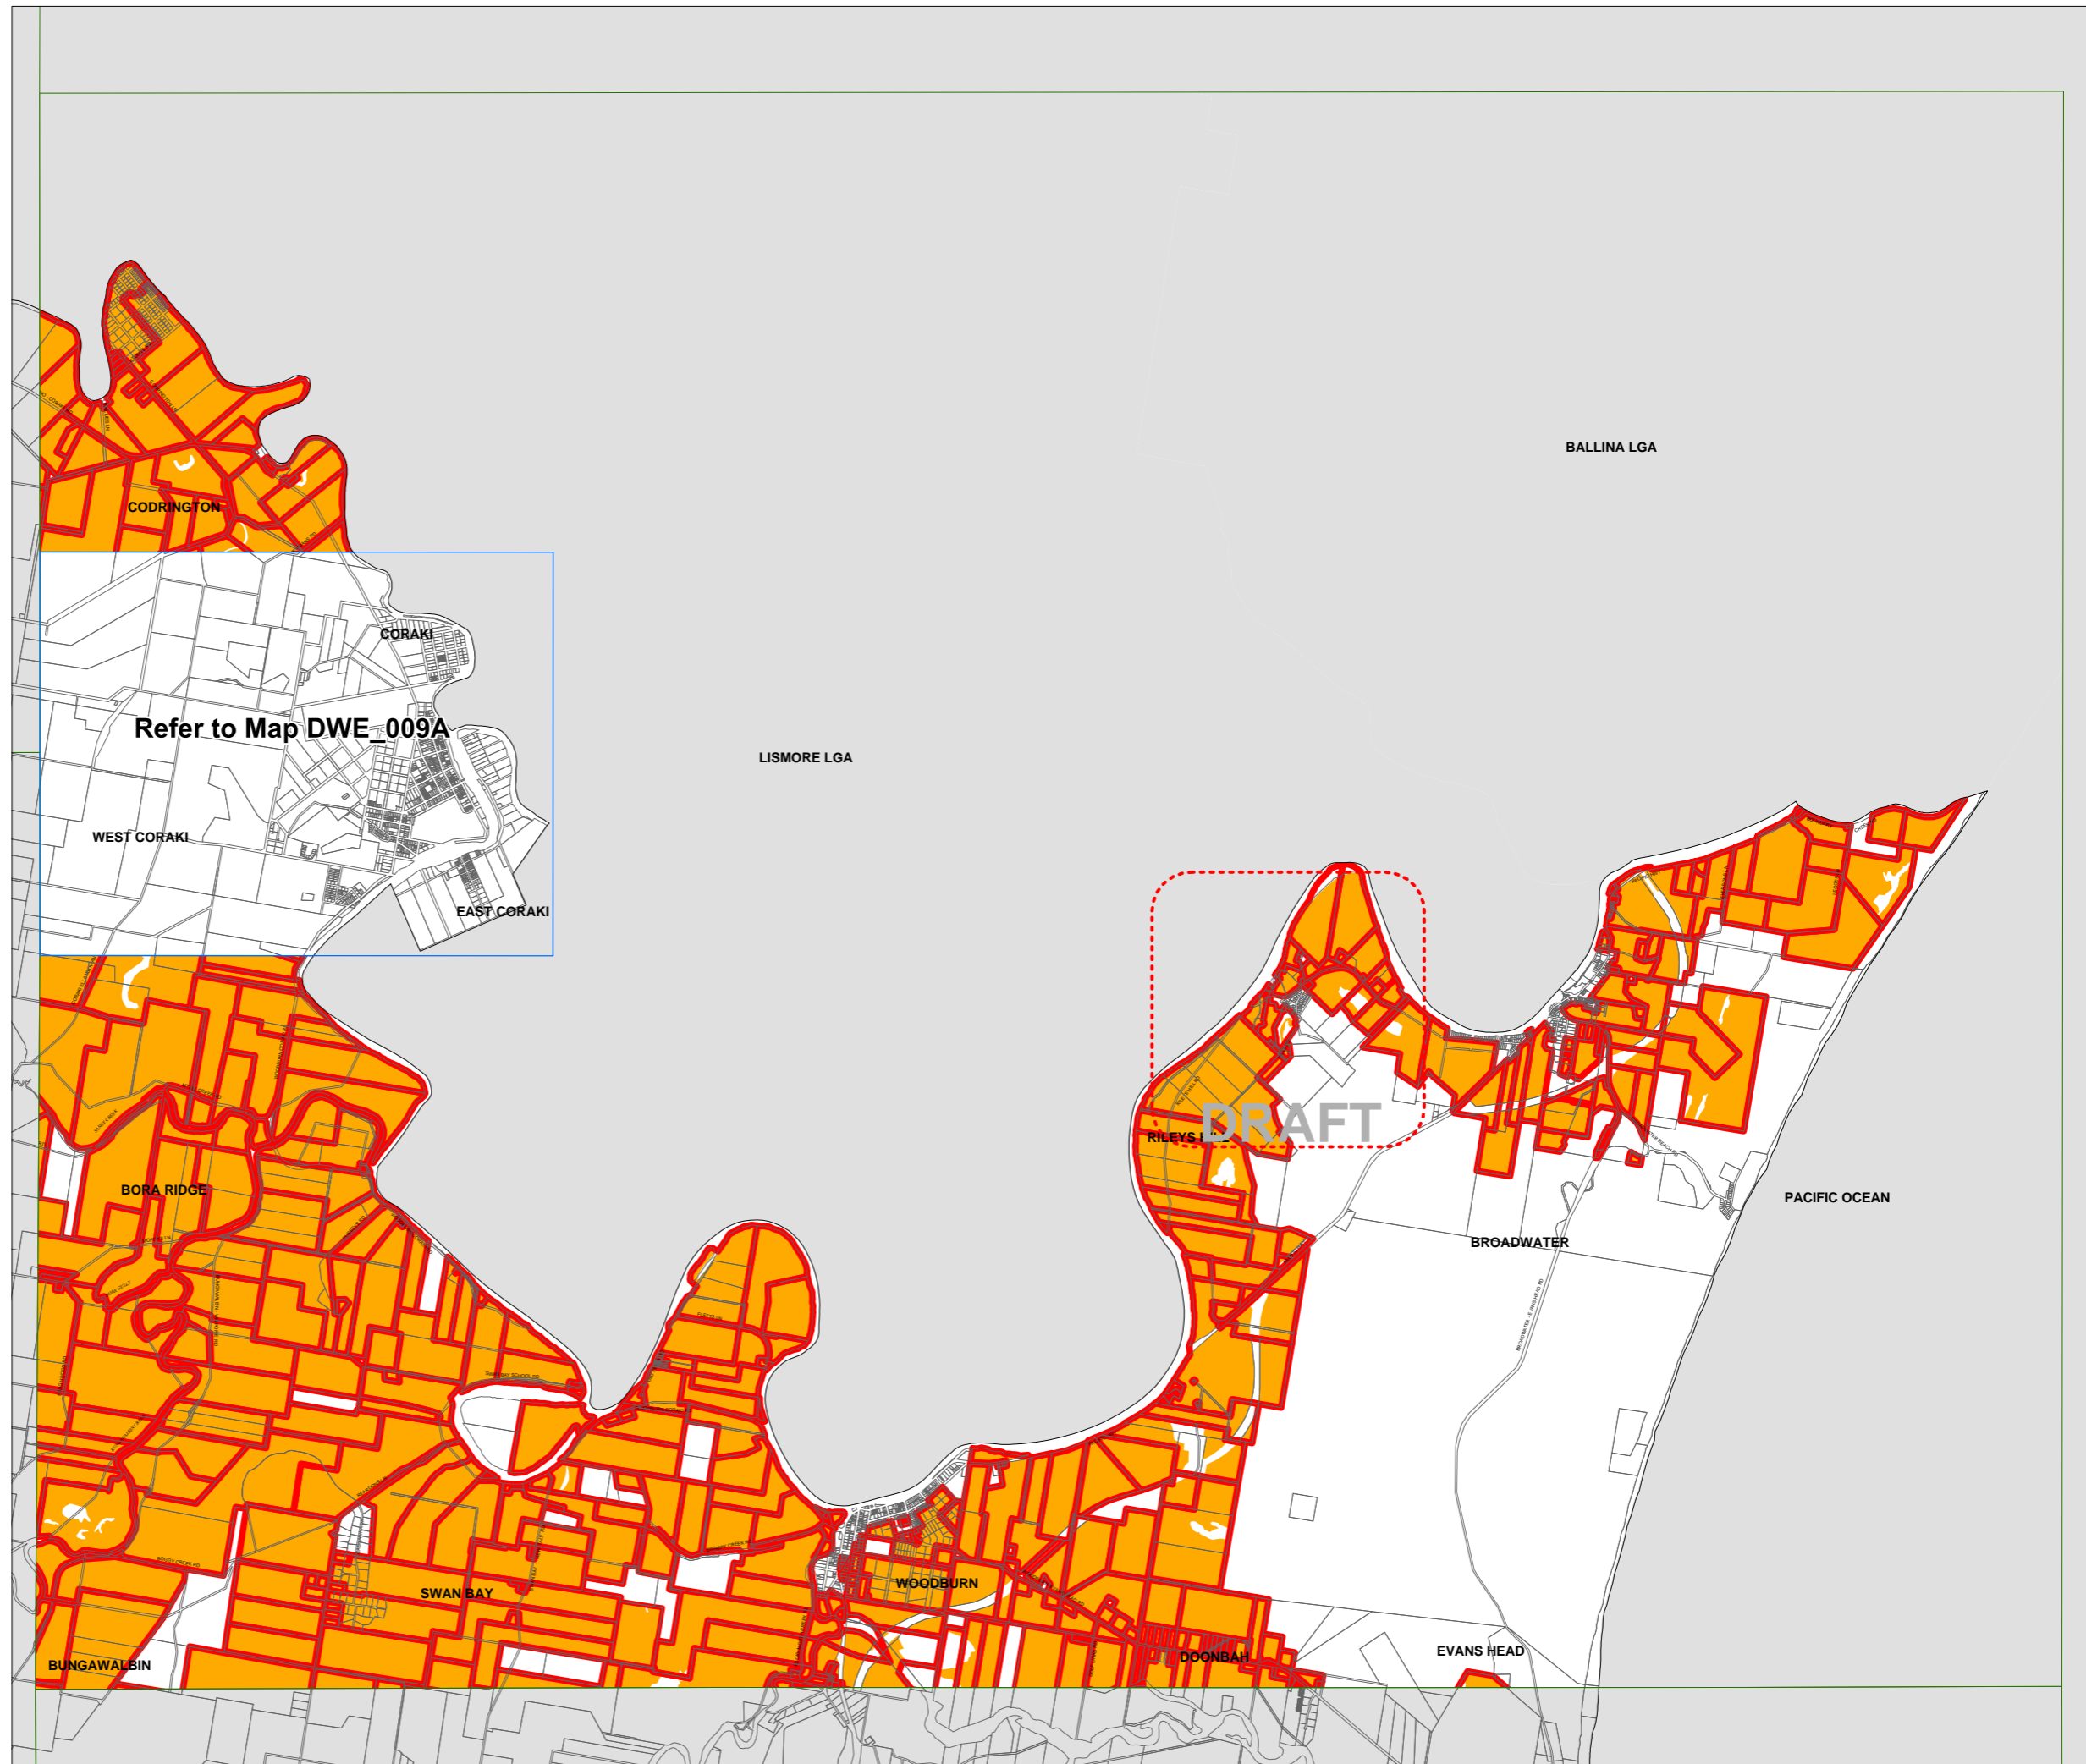

Richmond Valley Local Environmental Plan 2012

Dwelling Opportunity Map - Sheet DWE_009

- Dwelling Opportunity
- The Glebe

Cadastral

Cadastral 24/05/2021 © Land and Property Information (LPI)

Refer to Map DWE_009A

0 1 2 3 Kilometres

Scale: 1:80,000 @ A3

Projection: GDA 1994
MGA Zone 56

Map identification number:

6610_COM_DWE_009_080_20210524